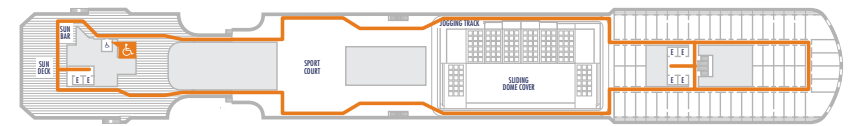

DECK 1—MAIN DECK

DECK 2—PLAZA DECK

DECK 3—PROMENADE DECK

DECK 4—BEETHOVEN DECK

DECK 5—GERSHWIN DECK

DECK 6—MOZART DECK

DECK 7—SCHUBERT DECK

DECK 8—NAVIGATION DECK

DECK 9—LIDO DECK

DECK 10—PANORAMA DECK

DECK 11—SUN DECK

DECK 12—OBSERVATION DECK

ACCESSIBILITY KEY

-  Accessible Restrooms
-  Wheelchair Accessible Routes
-  May require assistance with doors to access route

Note: Since the *Nieuw Statendam* is currently under construction, some alterations to the accessible routes or accessible restroom locations may be made prior to delivery.

Sun Deck
Lido Deck
Schubert Deck
Gershwin Deck
Promenade Deck
Main Deck