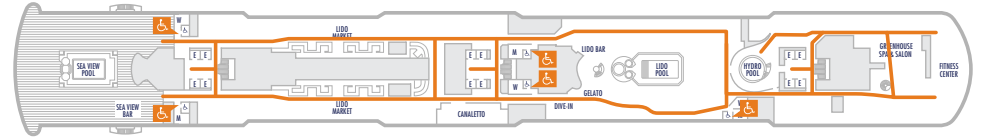

DECK 1—MAIN DECK

DECK 2—PLAZA DECK

DECK 3—PROMENADE DECK

DECK 4—BEETHOVEN DECK

DECK 5—GERSHWIN DECK

DECK 6—MOZART DECK

DECK 7—SCHUBERT DECK

DECK 8—NAVIGATION DECK

DECK 9—LIDO DECK

DECK 10—PANORAMA DECK

DECK 11—SUN DECK

DECK 12—OBSERVATION DECK

ACCESSIBILITY KEY

-  Accessible Restrooms
-  Wheelchair Accessible Routes
-  May require assistance with doors to access route

Note: Since the *Nieuw Statendam* is currently under construction, some alterations to the accessible routes or accessible restroom locations may be made prior to delivery.

Sun Deck
Lido Deck
Schubert Deck
Gershwin Deck
Promenade Deck
Main Deck

Observation Deck
Panorama Deck
Navigation Deck
Mozart Deck
Beethoven Deck
Plaza Deck