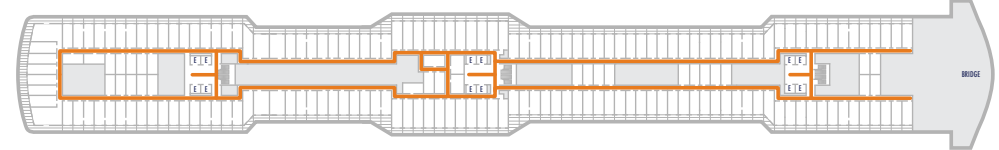

DECK 1—MAIN DECK

DECK 2—PLAZA DECK

DECK 3—PROMENADE DECK

DECK 4—BEETHOVEN DECK

DECK 5—GERSHWIN DECK

DECK 6—MOZART DECK

DECK 7—SCHUBERT DECK

DECK 8—NAVIGATION DECK

DECK 9—LIDO DECK

DECK 10—PANORAMA DECK

DECK 11—SUN DECK

DECK 12—OBSERVATION DECK

ACCESSIBILITY KEY

-  Accessible Restrooms
-  Wheelchair Accessible Routes
-  May require assistance with doors to access route

Note: Since the *Nieuw Statendam* is currently under construction, some alterations to the accessible routes or accessible restroom locations may be made prior to delivery.

Sun Deck
Lido Deck
Schubert Deck
Gershwin Deck
Promenade Deck
Main Deck